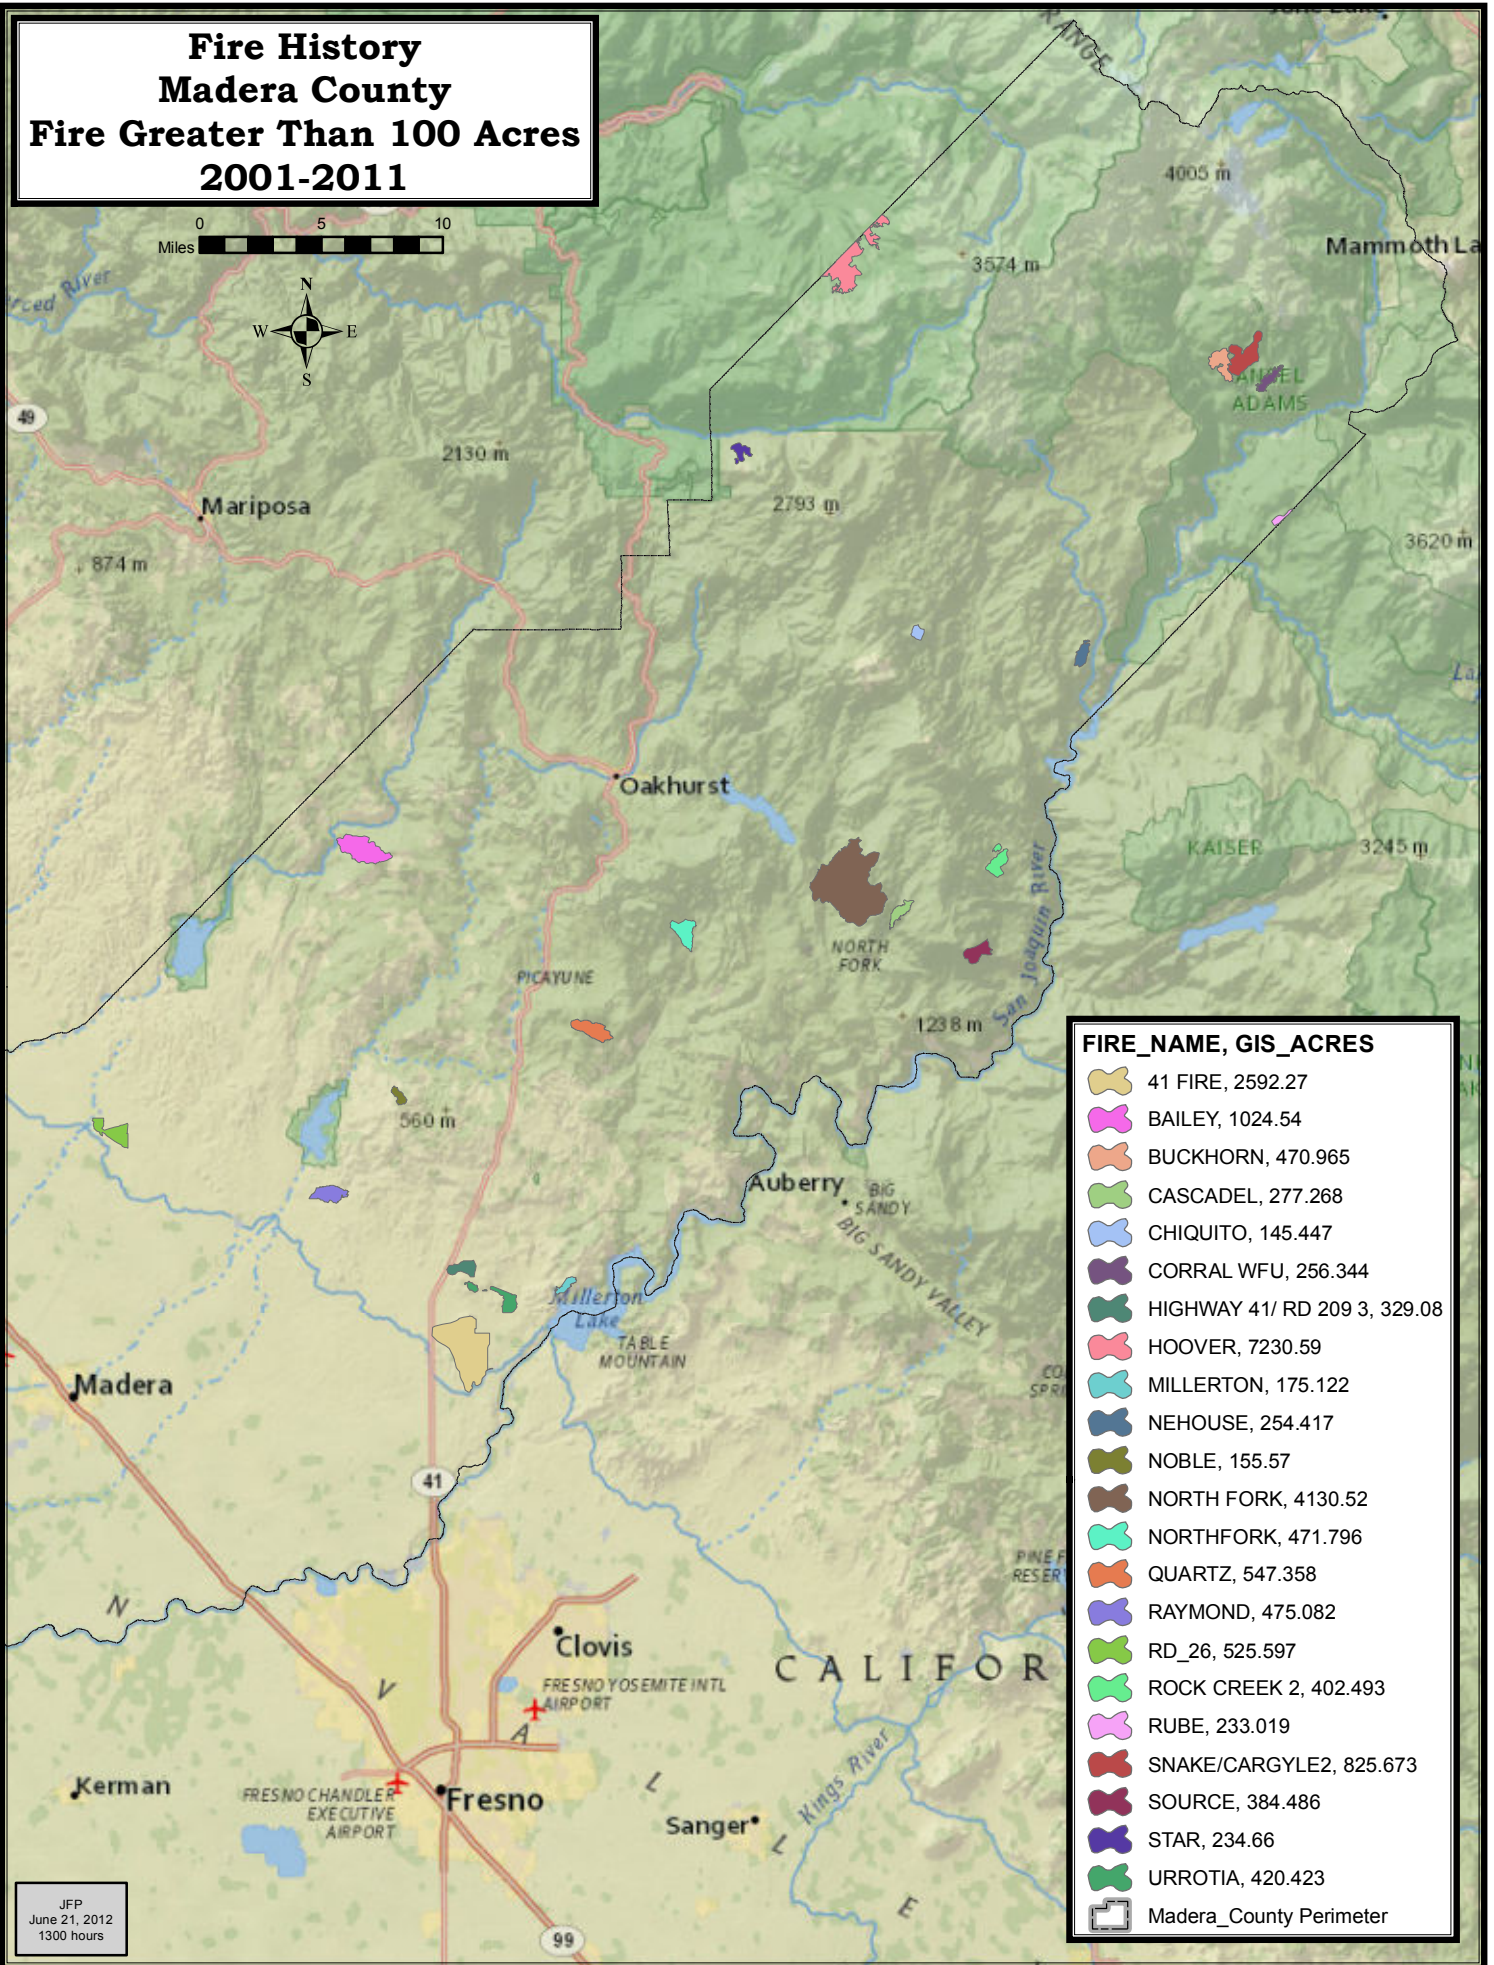

Fire History Madera County Fire Greater Than 100 Acres 2001-2011

0 5 10
Miles

FIRE_NAME, GIS_ACRES
41 FIRE, 2592.27
BAILEY, 1024.54
BUCKHORN, 470.965
CASCADEL, 277.268
CHIQUITO, 145.447
CORRAL WFU, 256.344
HIGHWAY 41/ RD 209 3, 329.08
HOOVER, 7230.59
MILLERTON, 175.122
NEHOUSE, 254.417
NOBLE, 155.57
NORTH FORK, 4130.52
NORTHFORK, 471.796
QUARTZ, 547.358
RAYMOND, 475.082
RD_26, 525.597
ROCK CREEK 2, 402.493
RUBE, 233.019
SNAKE/CARGYLE2, 825.673
SOURCE, 384.486
STAR, 234.66
URROTTIA, 420.423
Madera_County Perimeter